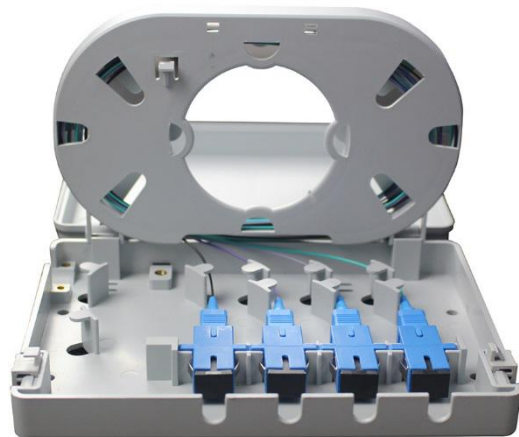

Operation Conditions

Temperature	-5°C -- 60°C
Humidity	90% at 30°C
Air Pressure	70kPa – 106kPa

Shipping Information

Package Contents	Mini distribution box, 1 unit; Wall mount installation accessories, 1 set
Package Dimensions(W*H*D)	170mm*50mm*130mm
Material	Carton box
Weight	0.65 KG
Lead Time	10-15 working days normally

Part Details