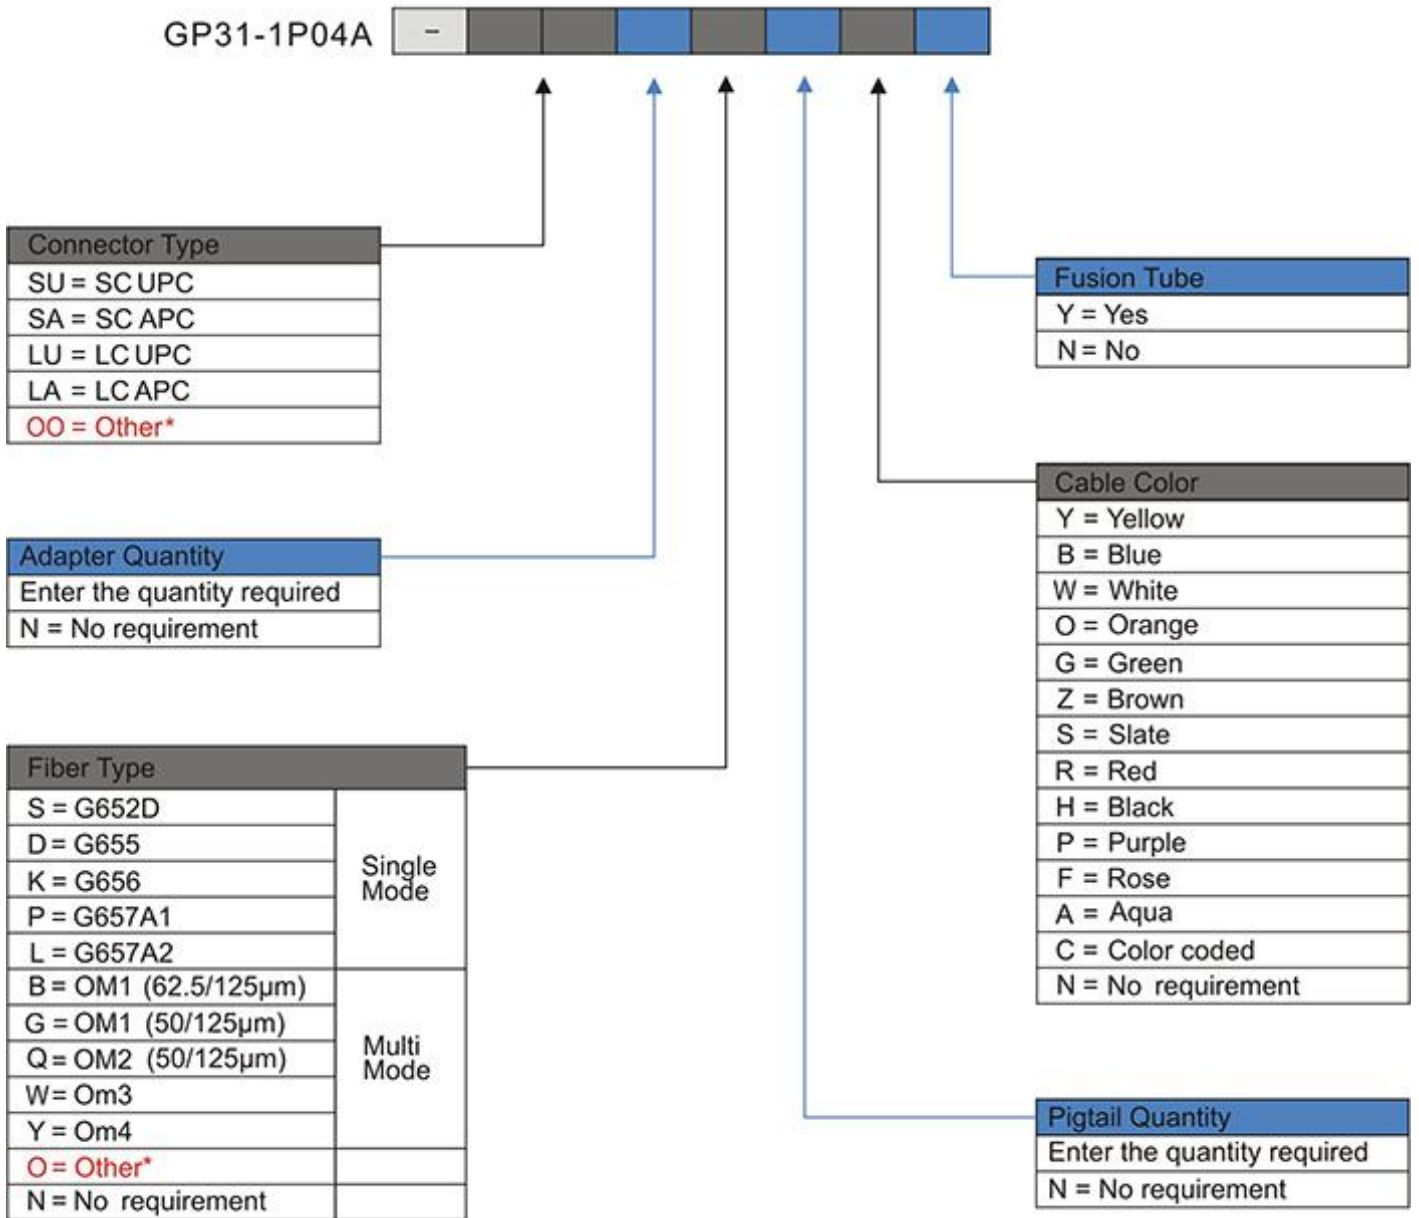

Dimensions and Capability		
Adapter Capacity	LC Duplex	SC Simplex
	4	4
Dimensions (W*H*D)	152mm*112mm*30mm	
Number of Cable Entrance	Max Diameter 12mm*Q1	
Weight	0.154 KG	
Optional Accessories	Adapters, Pigtails, Heat Shrink Tubes	
Installation	Wall-Mounted	

Operation Conditions

Temperature	-5°C -- 60°C
Humidity	90% at 30°C
Air Pressure	70kPa – 106kPa

Shipping Information

Package Contents	Mini distribution box, 1 unit; Wall mount installation accessories, 1 set
Package Dimensions(W*H*D)	170mm*50mm*130mm
Material	Carton box
Weight	0.65 KG
Lead Time	10-15 working days normally

Part Details

Catalog Number

To order fiber optics distribution box only is GP31-1P04A.

To order fiber optics distribution box with accessories the LongXing catalog number is compiled as follows:

Ordering Example:

GP31-1P04A-SU4S4YN SC UPC, 4 Adapters, G652D, 4 Pigtails, Yellow cable, No fusion tubes

Note: *Cable diameter is 0.9mm.

If the required type of any item is not on the relevant list, please use "O" or "OO" as the red cells indicate, and kindly state the required type in the description of PO.